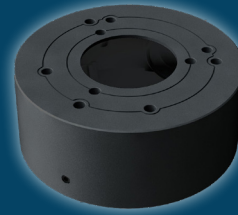

Compatible Accessories

Cable Management Ring
CODE: VIP-RING-03-GR