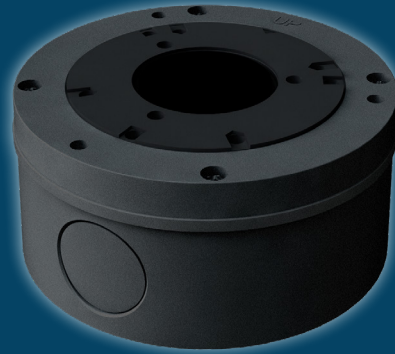

## Cable Junction Box (White)

CODE: VIP-RING-01-GR

Material	Aluminium Alloy
Colour	Grey
Load Bearing	The wall must be able to withstand at least 3x the weight of the camera and junction box <i>(Refer to Weight on this data sheet and the camera data sheet)</i>
Operating Environment	Temperature: -40°C to +60°C; Humidity: 10% to 90%

IP Rating	IP65
Inlets	Bottom & Side
Dimensions	Ø96mm x 38.8mm
Weight	0.135kg

**Ask us for a full breakdown of compatible cameras**